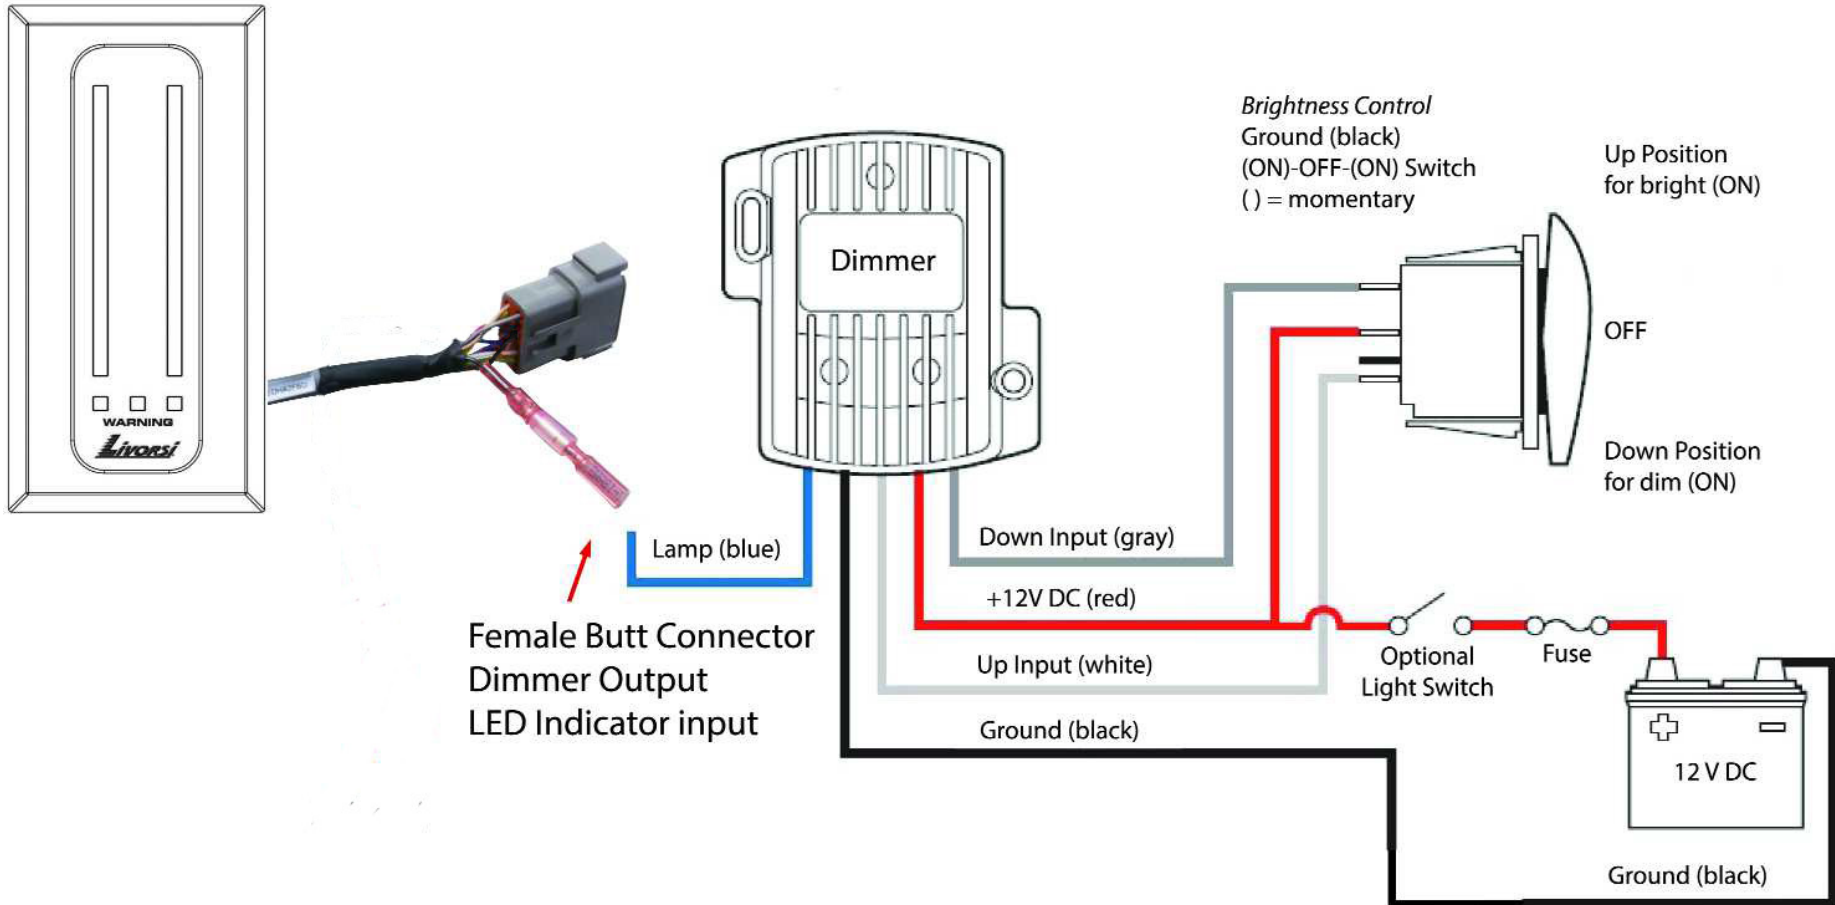

LED Position Indicator- Wiring Instructions for dimmable models

Livorsi LED Position Indicator

Connect Yellow Wire to any Indicator Housing Mounting Stud